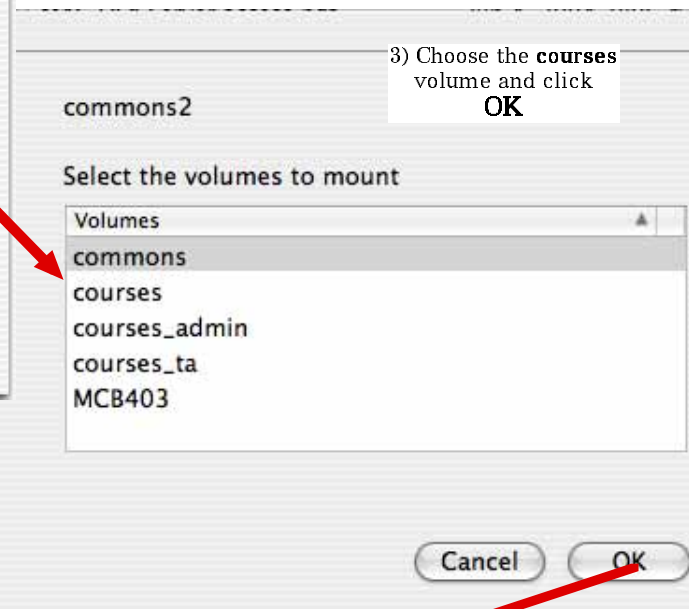

1) First go to the **Go** Menu and drop to the **Connect to**

2) Put in the logon **MCB403** and the password and click on **Connect**

3) Choose the **courses** volume and click **OK**

4) Find the **MCB 403-404** folder and the **403-Fall 2007** folder