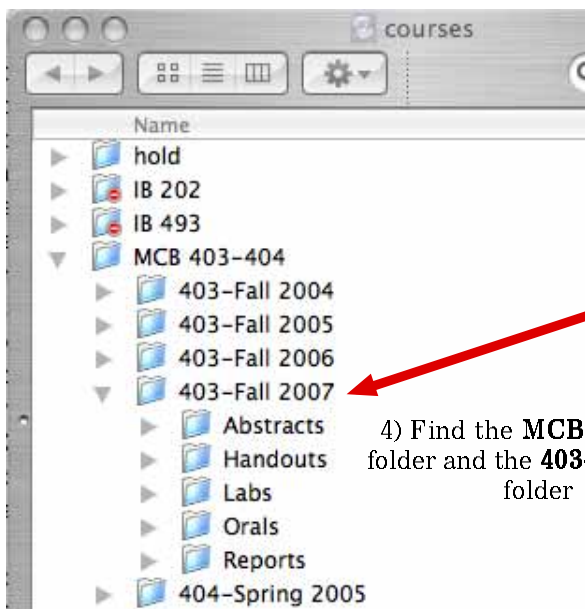

1) First go to the **Go** Menu and drop to the **Connect to**

2) Put in the logon **MCB403** and the password and click on **Connect**

3) Choose the **courses** volume and click **OK**

4) Find the **MCB 403-404** folder and the **403-Fall 2007** folder