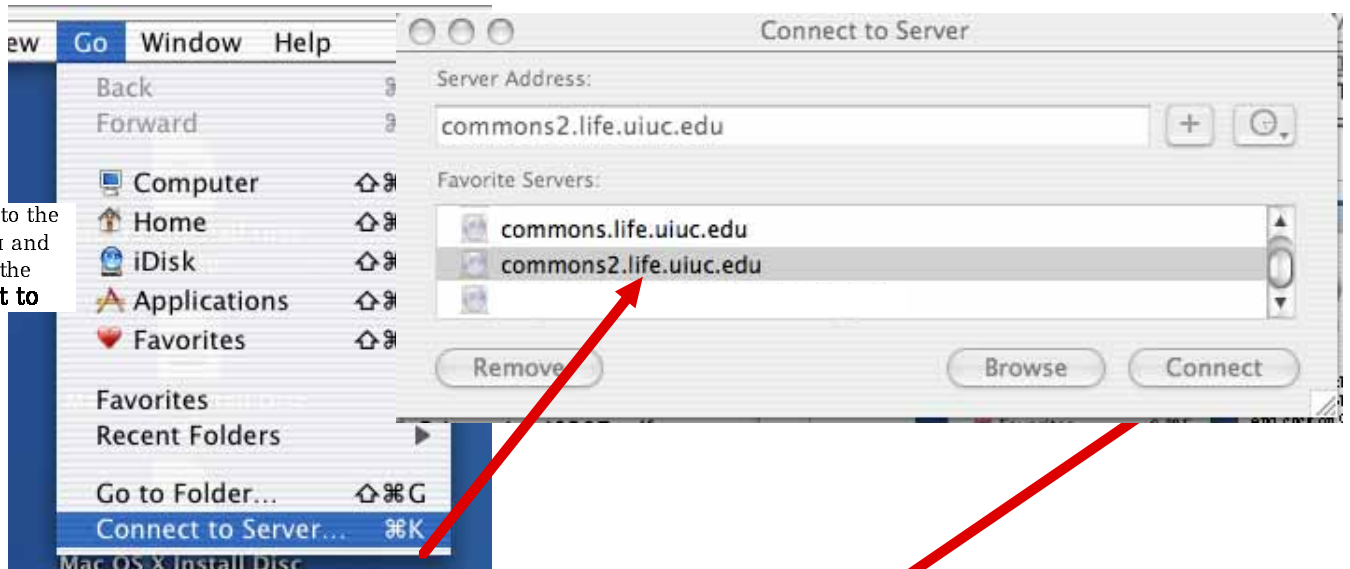

1) First go to the **Go** Menu and drop to the **Connect to**

2) Put in the logon **MCB403** and the password and click on **Connect**

3) Choose the **courses** volume and click **OK**

4) Find the **MCB 403-404** folder and the **403-Fall 2007** folder