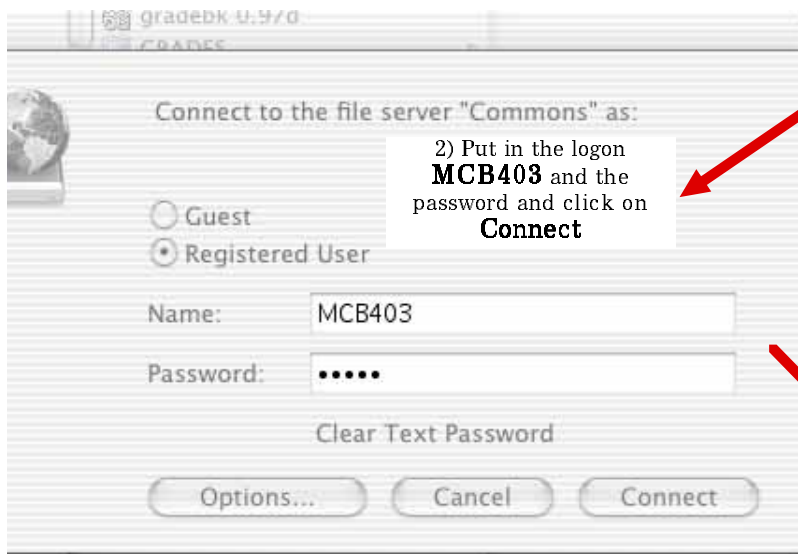

1) First go to the **Go** Menu and drop to the **Connect to**

2) Put in the logon **MCB403** and the password and click on **Connect**

3) Choose the **courses** volume and click **OK**

4) Find the **MCB 403-404** folder and the **403-Fall 2007** folder